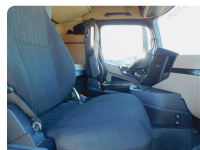

TRADE OFFER

Date: 21.12.2024

TRACTOR MERCEDES (COD 77331)

GENERAL TECHNICAL SPECIFICATION AUTOCHASSIS

MARK: MERCEDES

MODEL: ACTROS 1840

1ST REGISTRATION: 2014

MILEAGE: 671.239

ENGINE

Fuel type DIESEL

Gearbox AUTOMATIC 12

Emission class EURO VI

Engine hp 400

Displacement (ccm) 10677.0

CHASSIS

Axels 4X2

Front brakes DISK