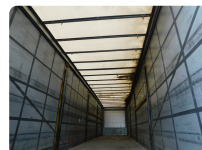

TRADE OFFER

Date: 21.11.2024

REMORCA SCHMITZ (COD 82959)

GENERAL TECHNICAL SPECIFICATION AUTOCHASSIS

MARK: SCHMITZ

MODEL: SPR24

1ST REGISTRATION: 2010

MILEAGE: 0

CHASSIS

Gross vehicle weight (kg)	39000
Net vehicle weight (kg)	6500
Tyres	10% 385/65R22,5;20% 385/65R22,5;10% 385/65R22,5
Axels	3
Front brakes	DISK
Rear brakes	DISK
Front axle suspension	PNEUMATIC
Rear axle suspension	PNEUMATIC